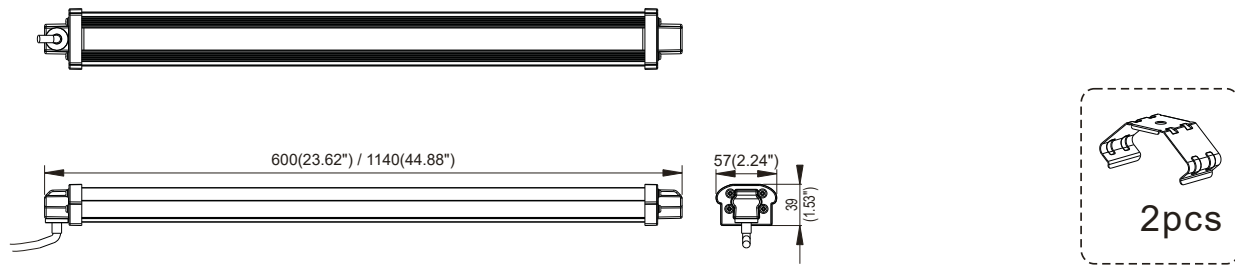

### INSTALLATION

1

#### Physical Dimensions(Unit: mm/inch)

Product Specifications	30W	
Size (L x W x H)	600x57x39mm(23.62"x2.24" x 1.53")	1140x57x39mm(44.88"x2.24" x 1.53")
Weight (Driver included)	1.0±0.3kg (2.2±0.66Lbs)	2.0±0.3kg (4.4±0.66Lbs)
Input Voltage	100-240 VAC/100-277VAC	
Working Temperature	0°C to +40°C(-22°F to +104°F)	
Storing Temperature	-20°C to +65°C(-4°F to +149°F)	

### SYSTEM ACCESSORIES

Image	Model Number	Description
	AC input Wire with 5-15P plug (Option if upgrade at time of purchase)	US Standard 3 plugs cord (vertical pin); Using three pin M15 connector; Black UL global wire; 17AWG; Length: 2 meter
	AC input wire with 6-15P plug (Option if upgrade at time of purchase)	US Standard 3 plugs cord ( <b>Horizontal pin</b> ); Using M15 three pin connector; Black UL global wire; 17AWG; Length: 2 meter
	Standard mounting clip	Stainless
	Mounting clip with ring (Option if upgrade at time of purchase)	Stainless
	Safety line cable to match with the mounting clip with ring (Option if upgrade at time of purchase)	Stainless