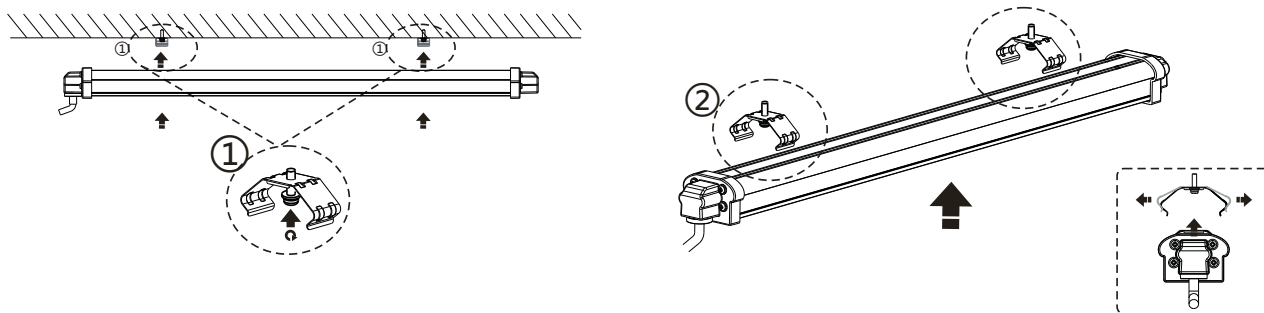

Installation Manual

HORTI-UVPLUS

Éclairage DEL haute-performance pour horticulture
High performance LED grow light
Iluminación LED de alto rendimiento para horticultura

2