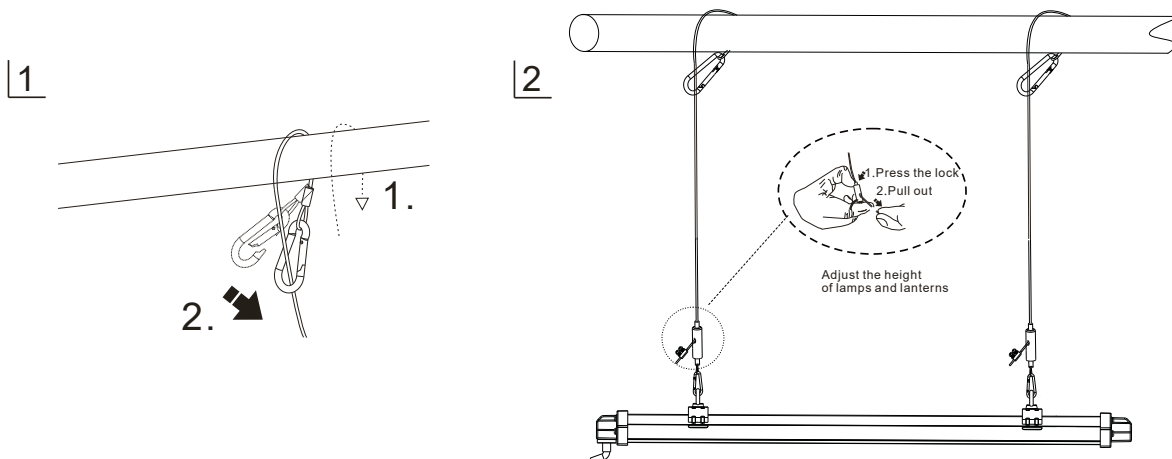

### Hanging installation

3

### SYSTEM ACCESSORIES

Image	Model Number	Description
	AC input Wire with 5-15P plug (Option if upgrade at time of purchase)	US Standard 3 plugs cord (vertical pin); Using three pin M15 connector; Black UL global wire; 17AWG; Length: 2 meter
	AC input wire with 6-15P plug (Option if upgrade at time of purchase)	US Standard 3 plugs cord ( <b>Horizontal pin</b> ); Using M15 three pin connector; Black UL global wire; 17AWG; Length: 2 meter
	Standard mounting clip	Stainless
	Mounting clip with ring (Option if upgrade at time of purchase)	Stainless
	Safety line cable to match with the mounting clip with ring (Option if upgrade at time of purchase)	Stainless