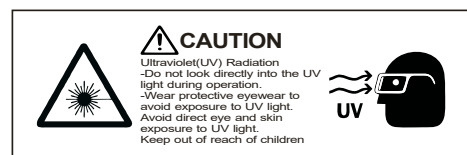

•if the external flexible cable or cord of this luminaire is damaged, it shall be exclusively replaced by the manufacturer or his service agent or a similar qualified person in order to avoid a hazard.